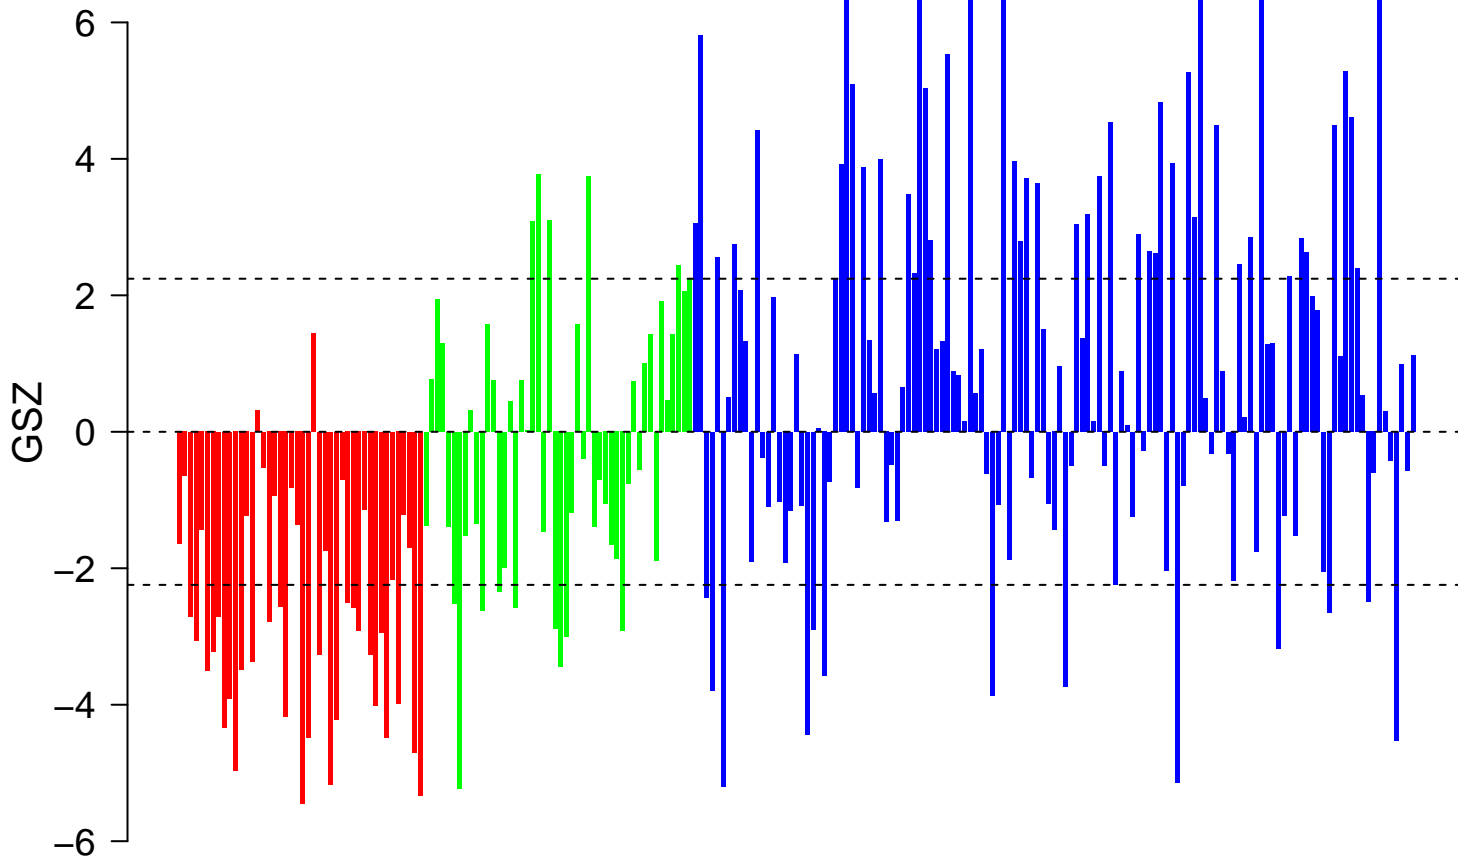

REACTOME_TCR_SIGNALING

REACTOME_TCR_SIGNALING

■ on
■ -
□ off

REACTOME_TCR_SIGNALING