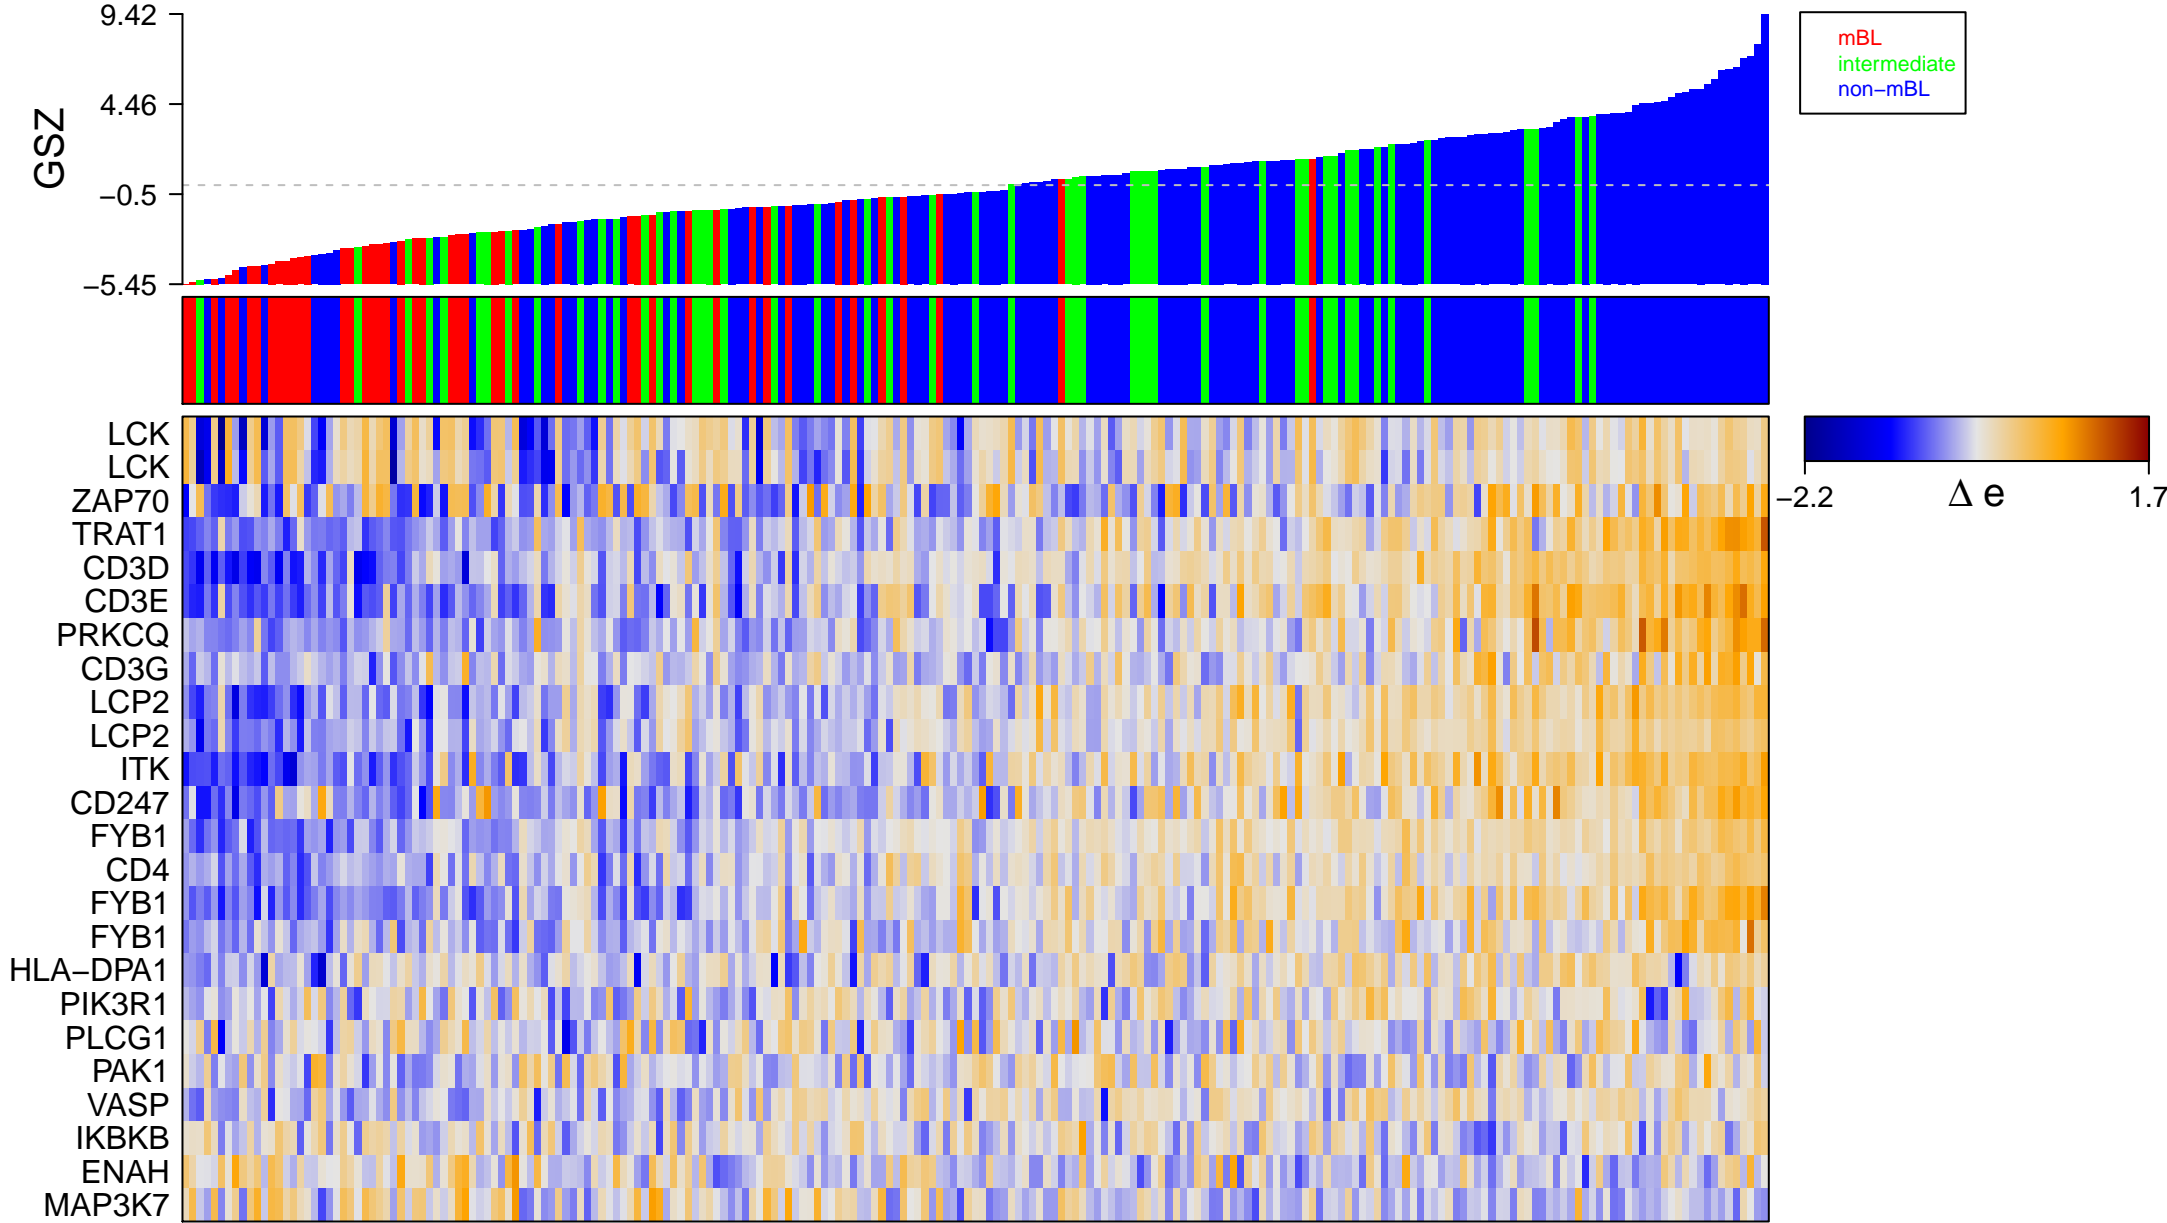

REACTOME_TCR_SIGNALING

REACTOME_TCR_SIGNALING

■ on
■ -
□ off

REACTOME_TCR_SIGNALING